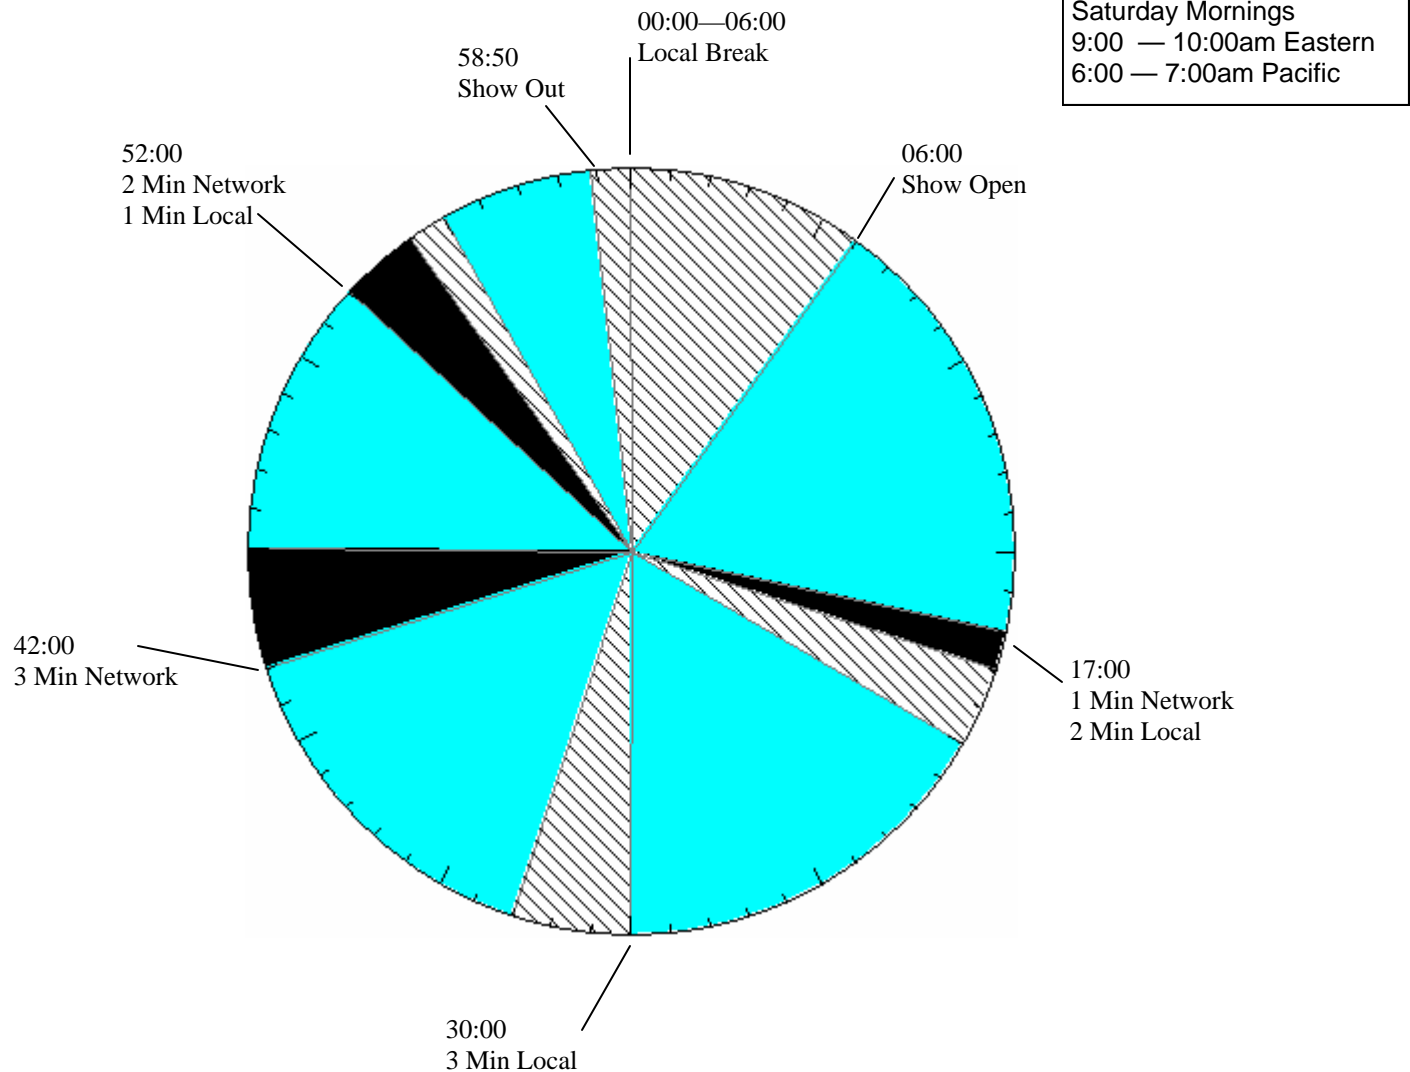

Healthy By Nature

WITH MARTIE WHITTEKIN

- Available on a Market-Exclusive Barter Basis
- 13 Minutes of Local / 6 Minutes Network

Available on Unity Satellite receiver, AMC-3, Channel SR 2

Available on ABC Starguide Satellite receiver, AMC-8, Sat Srvs 19R (Right Channel)